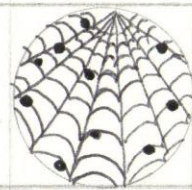

checker

zebra

Artichoke

scales

pebbles

stippling

thick /thin

checker V2

mod square

river stones

grass

stone wall

wood

cloth

Ferns

beads bl & wh

rope

web

water rings

Vines

crops

leopard

strings

contour

3 eggs

grass V2

white triangles

bead cloth

Black triangles