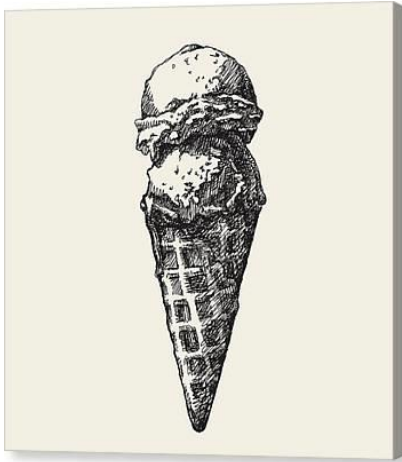

Art Bailey Daily draws for the week of April 26 to April 30

All art levels 1 through 4

Week 17

Draw each on in pencil, graphite – Each object is to be 1/4th of a sketch page large.

Mon. April 126

Tues. April 27